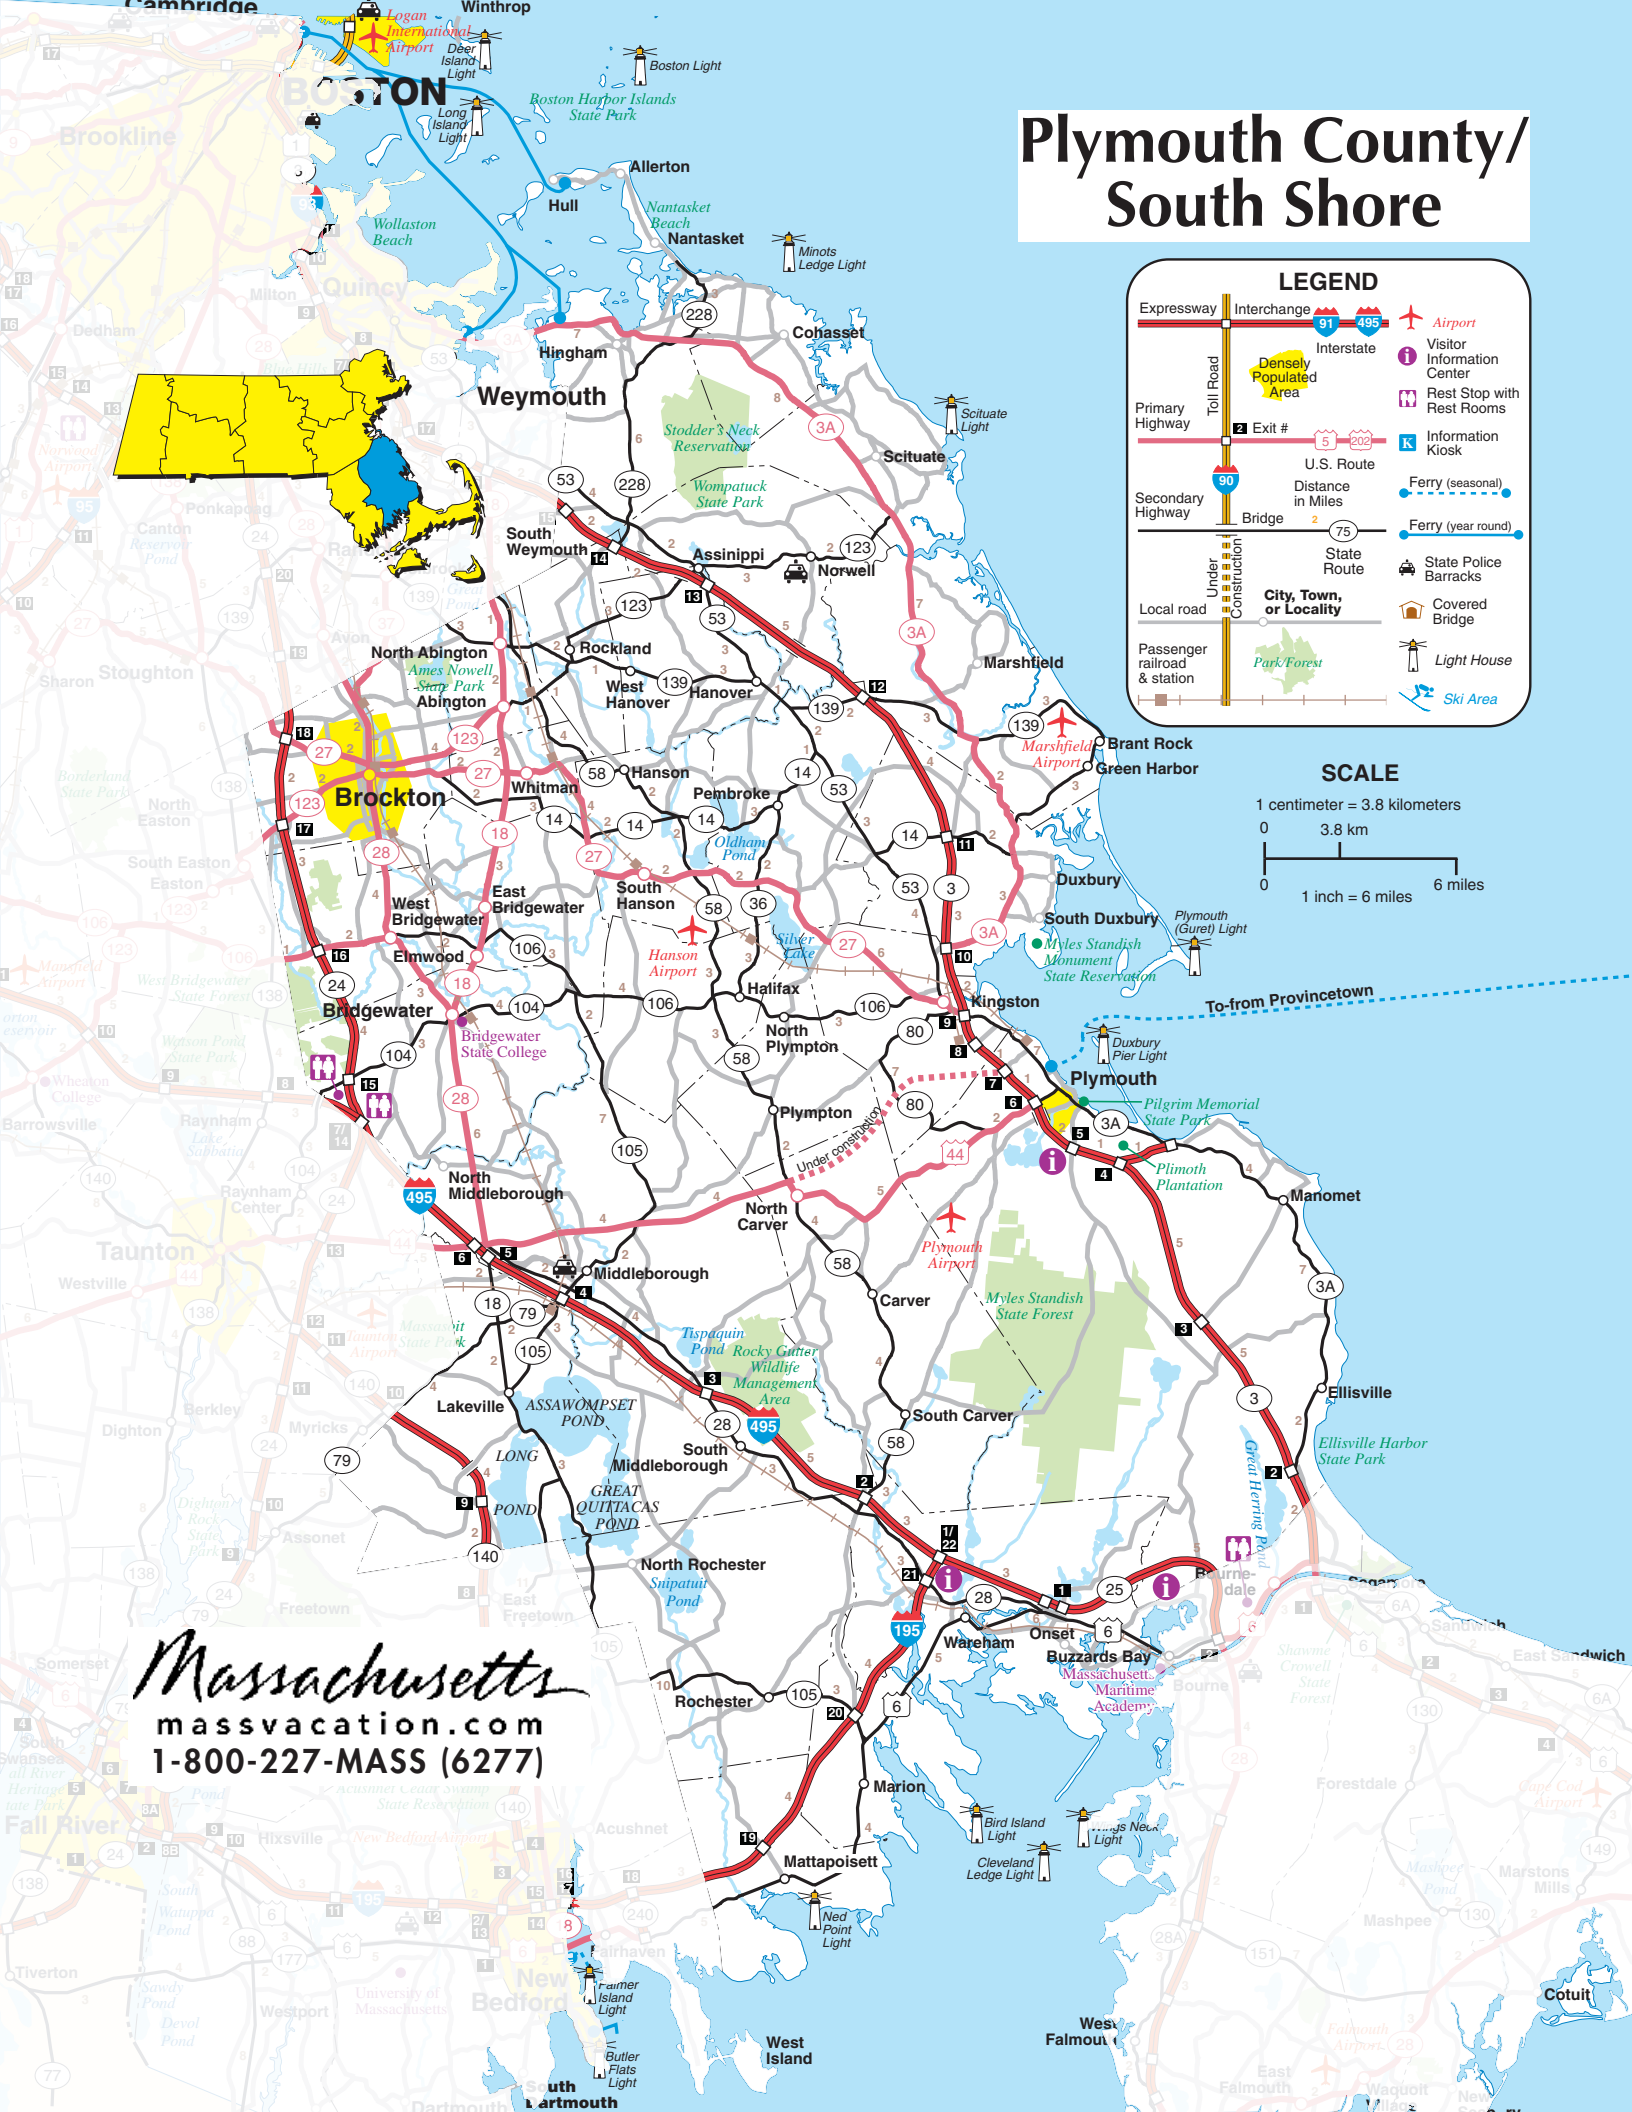

Plymouth County/ South Shore

LEGEND

- Expressway
- Interchange
- Interstate
- Primary Highway
- Secondary Highway
- Local road
- Passenger railroad & station
- Airport
- Visitor Information Center
- Rest Stop with Rest Rooms
- Information Kiosk
- Ferry (seasonal)
- Ferry (year round)
- State Police Barracks
- Covered Bridge
- Light House
- Ski Area
- Densely Populated Area
- Exit #
- U.S. Route
- Distance in Miles
- State Route
- City, Town, or Locality
- Park/Forest

SCALE

1 centimeter = 3.8 kilometers
3.8 km

0 1 inch = 6 miles 6 miles

Massachusetts
 massvacation.com
 1-800-227-MASS (6277)