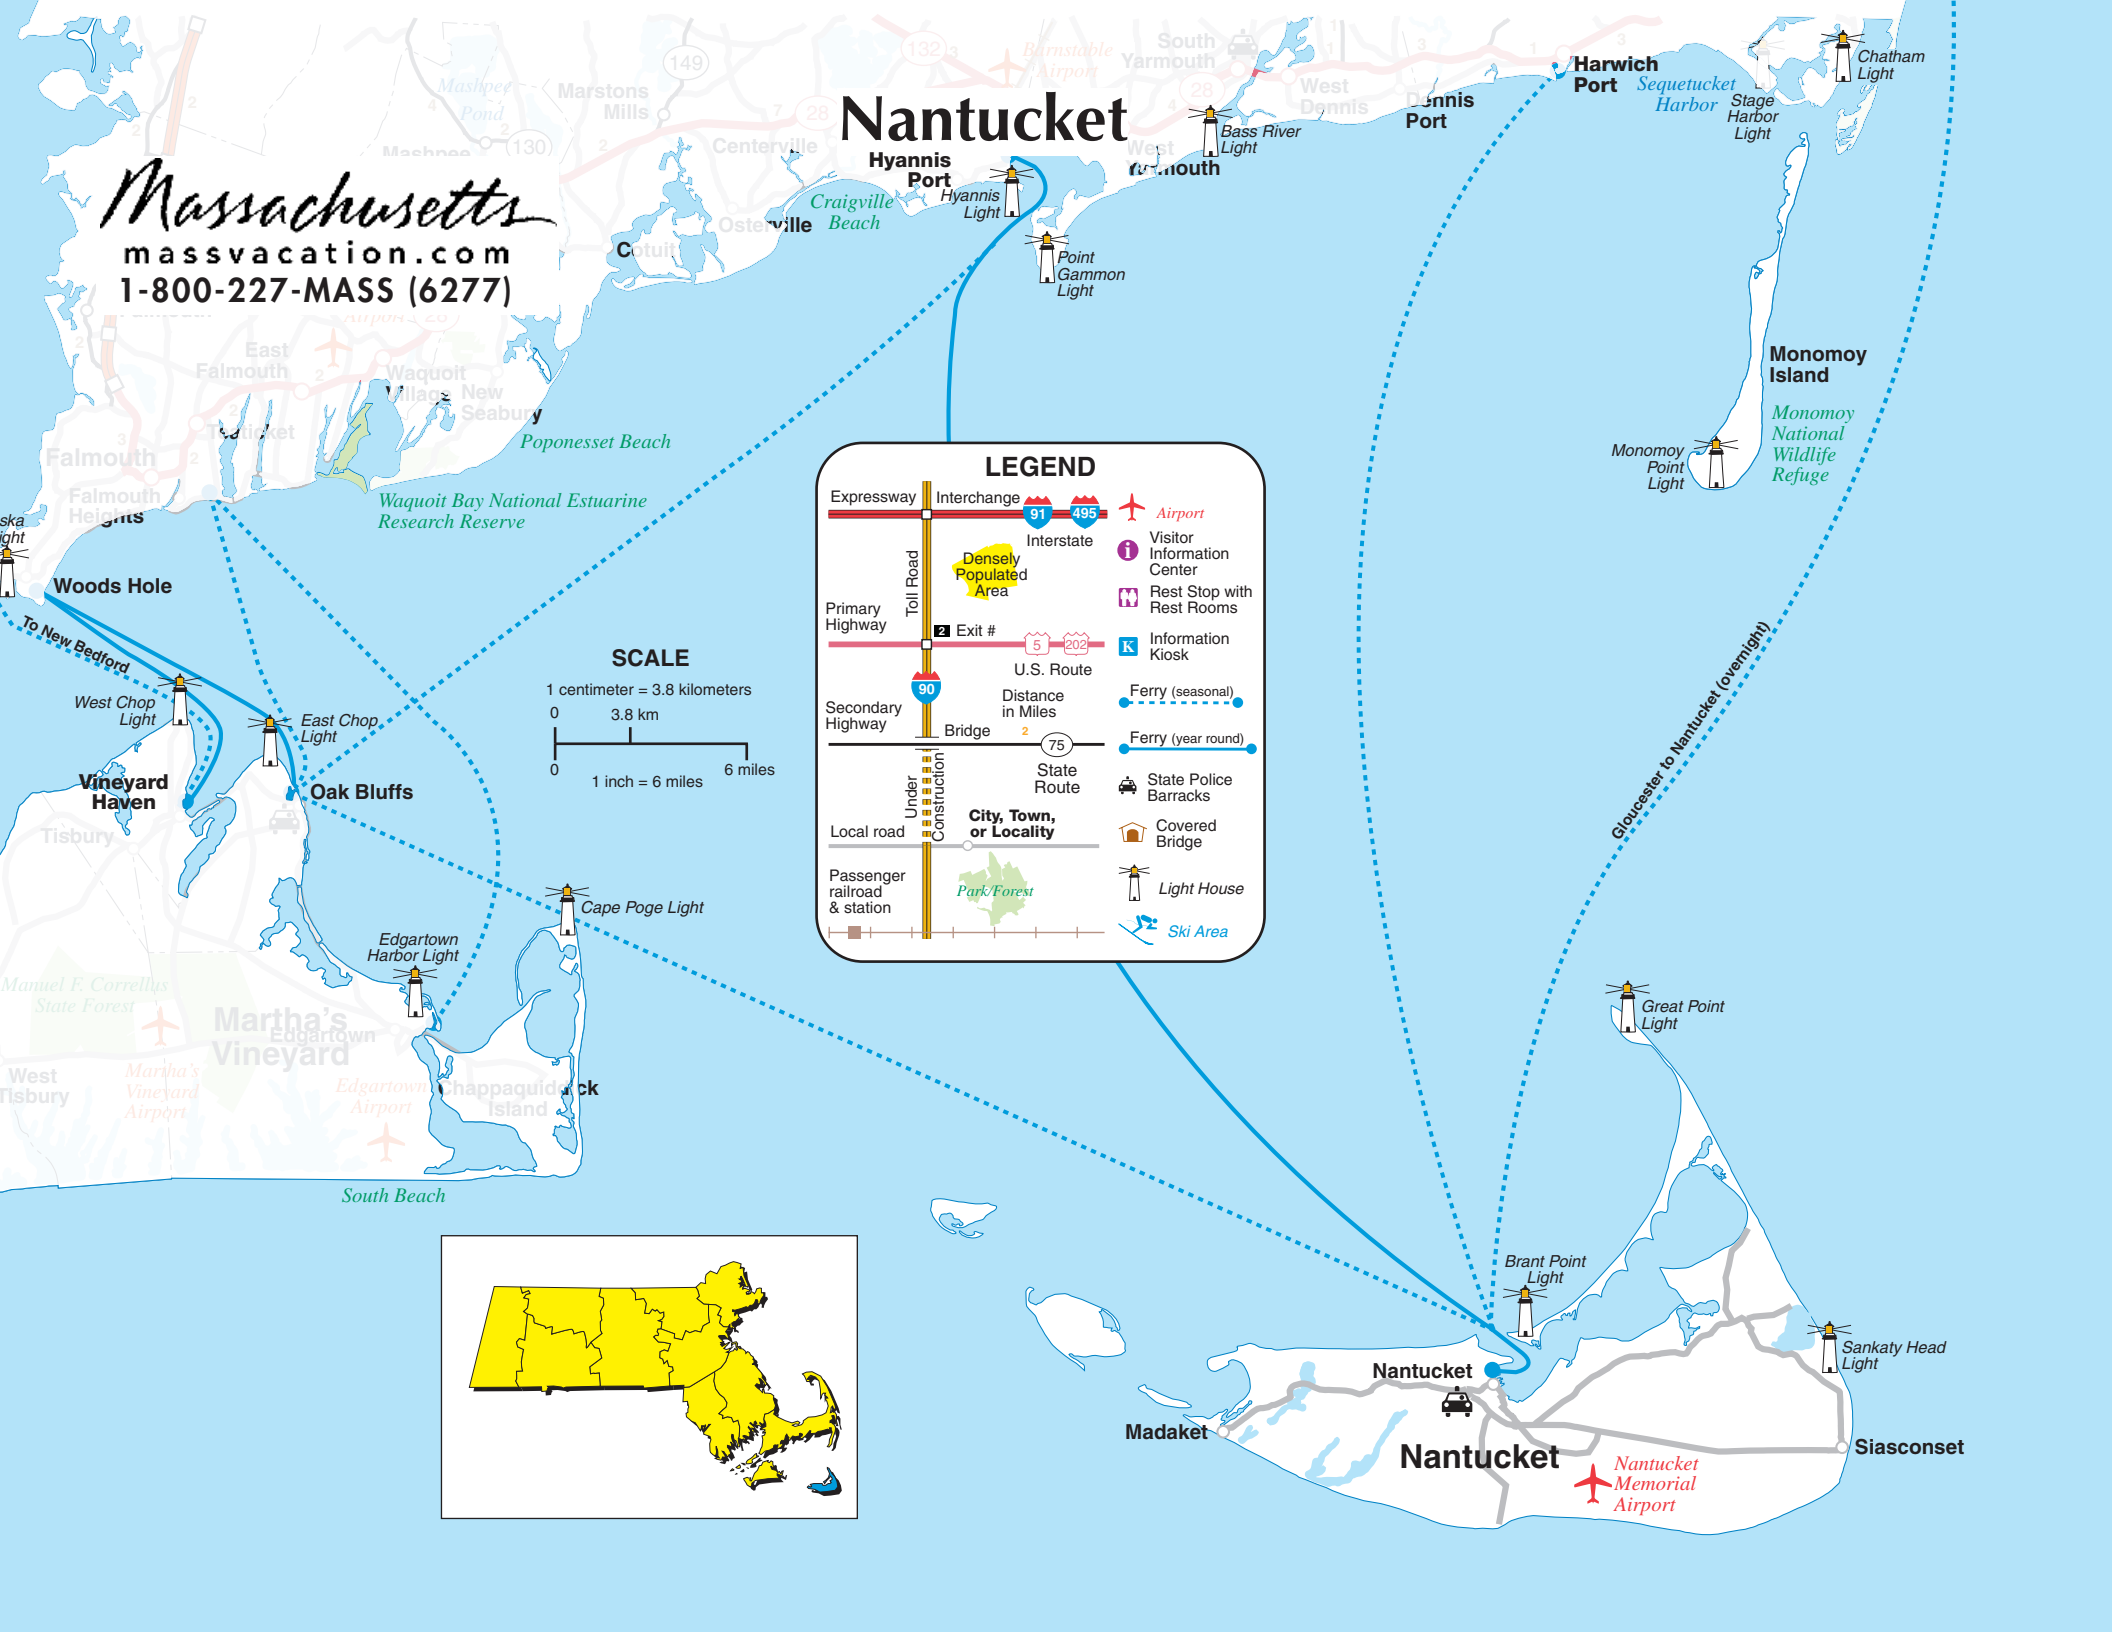

Massachusetts
 massvacation.com
 1-800-227-MASS (6277)

Nantucket

LEGEND

| | | |
|------------------------------|-------------------------|----------------------------|
| Expressway | Interchange | Airport |
| Primary Highway | Densely Populated Area | Visitor Information Center |
| Secondary Highway | Exit # | Rest Stop with Rest Rooms |
| Local road | U.S. Route | Information Kiosk |
| Passenger railroad & station | Distance in Miles | Ferry (seasonal) |
| | Bridge | Ferry (year round) |
| | State Route | State Police Barracks |
| | City, Town, or Locality | Covered Bridge |
| | Park/Forest | Light House |
| | | Ski Area |

Nantucket Memorial Airport