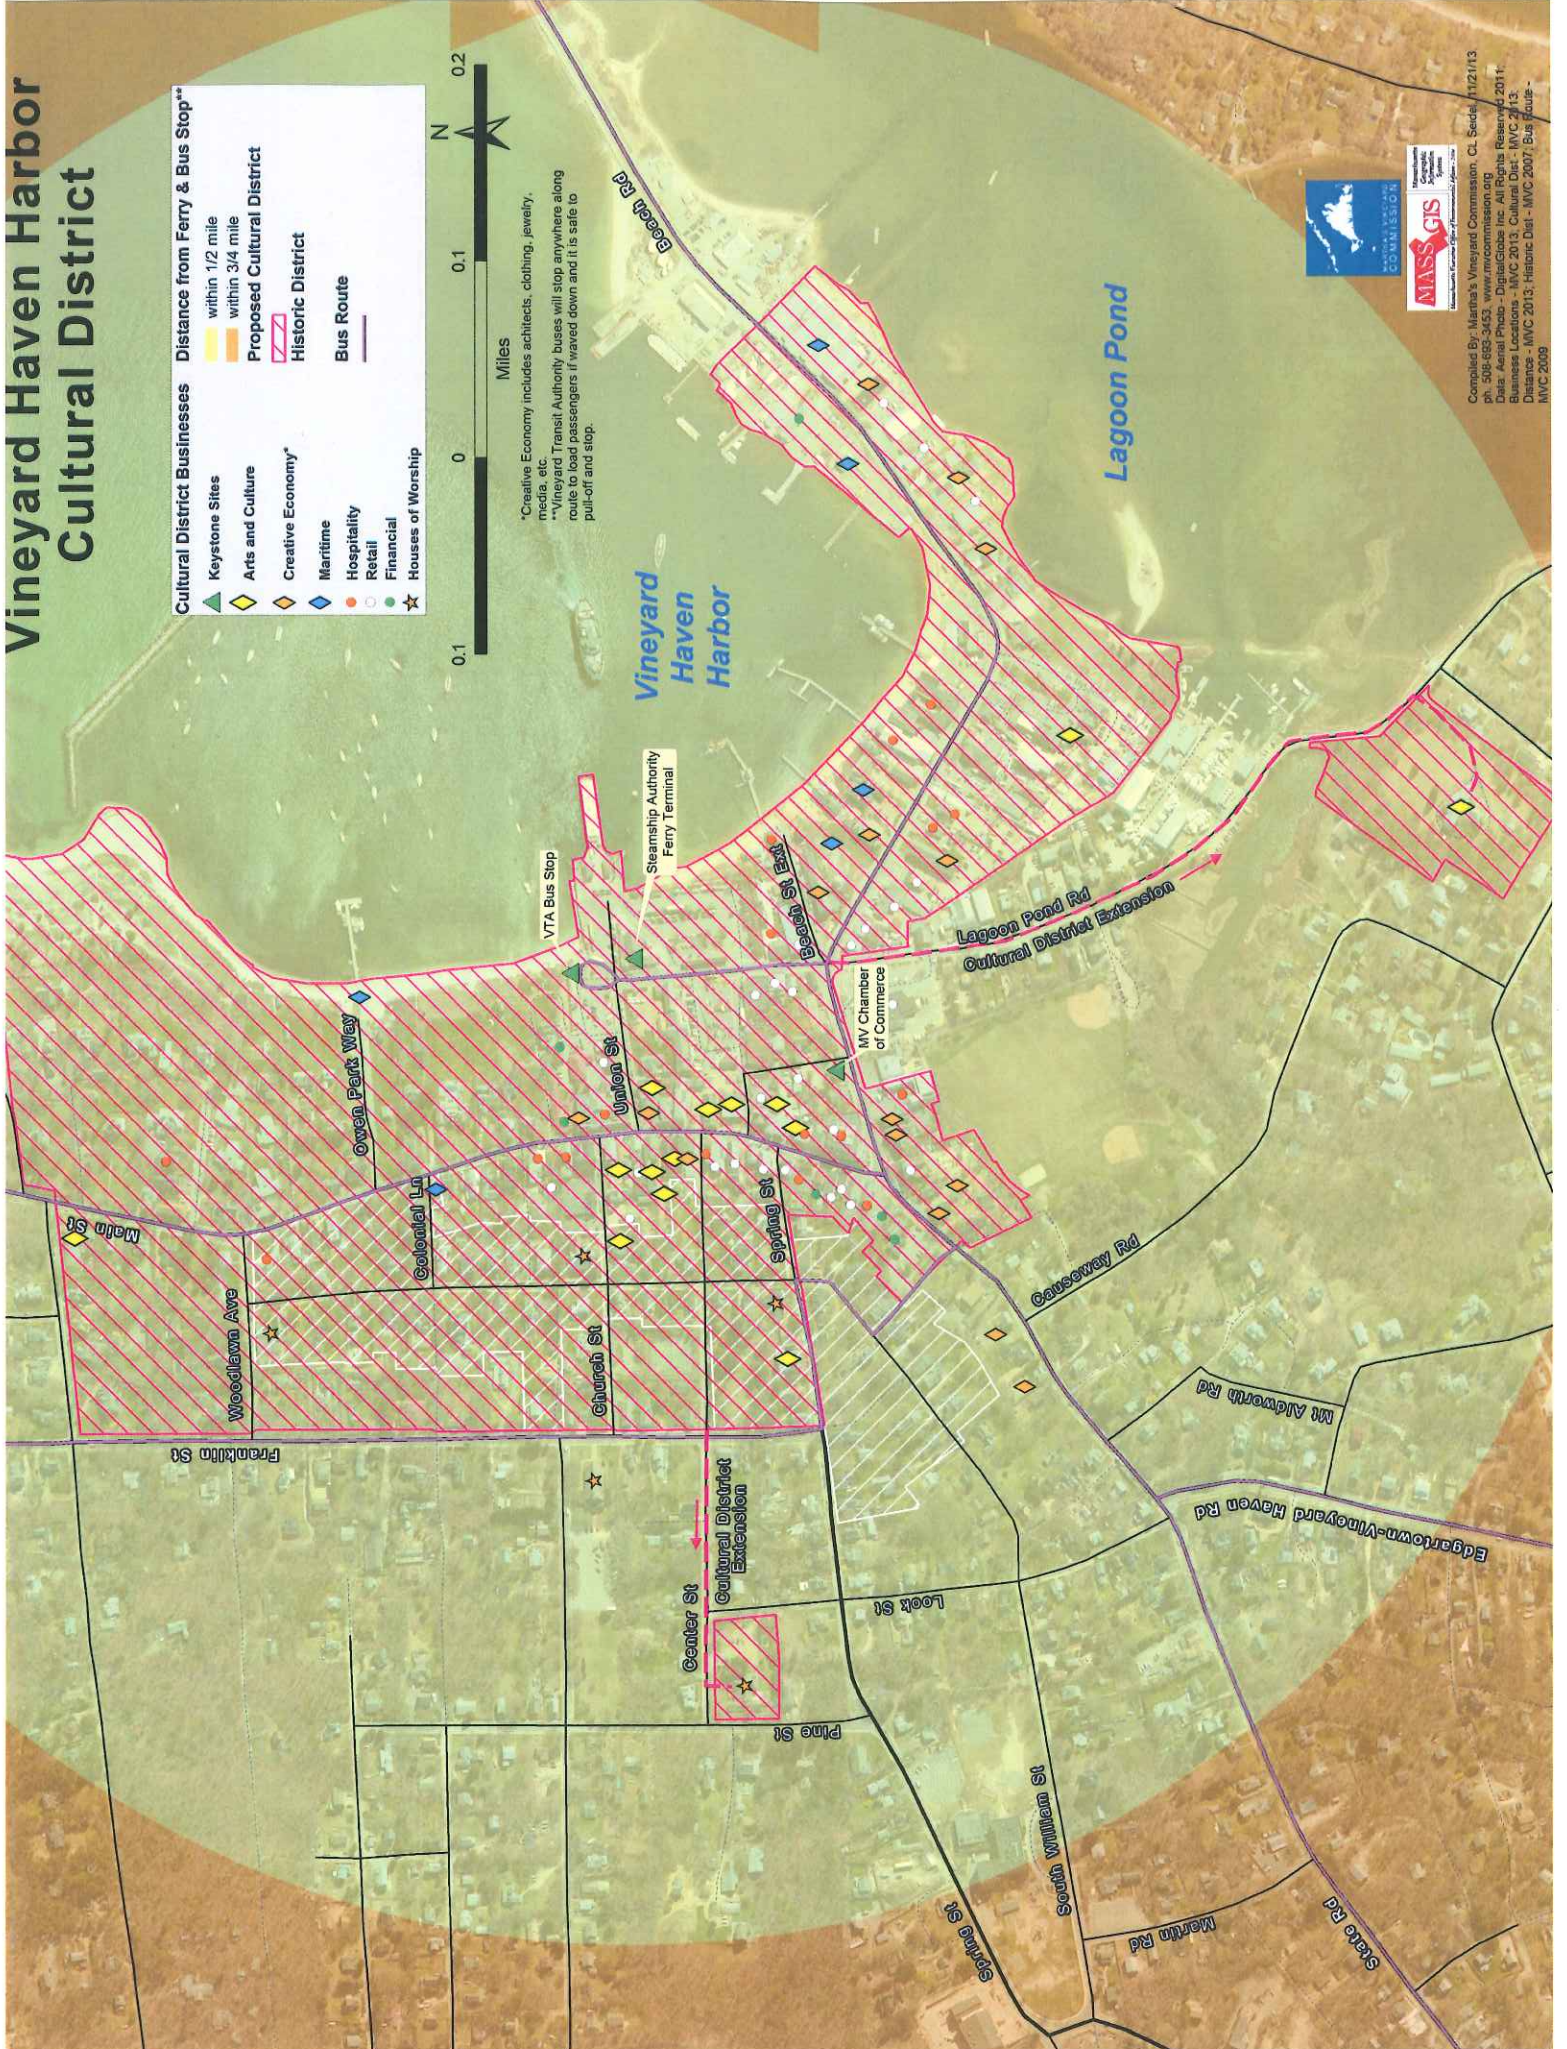

Vineyard Haven Harbor Cultural District

Cultural District Businesses

- Keystone Sites
- Arts and Culture
- Creative Economy*
- Maritime
- Hospitality
- Retail
- Financial
- Houses of Worship

Distance from Ferry & Bus Stop**

- within 1/2 mile
- within 3/4 mile

Proposed Cultural District

Historic District

Bus Route

*Creative Economy includes architects, clothing, jewelry, media, etc.
 **Vineyard Transit Authority buses will stop anywhere along route to load passengers if waved down and it is safe to pull-off and stop.

Compiled By: Martha's Vineyard Commission, CL Sect 1, 11/21/13
 Date: Aerial Photo - DigitalGlobe Inc. All Rights Reserved, 2011;
 Business Locations - MVC 2013; Cultural Dist. - MVC 2013;
 Distances - MVC 2013; Historic Dist. - MVC 2007; Bus Route - MVC 2009